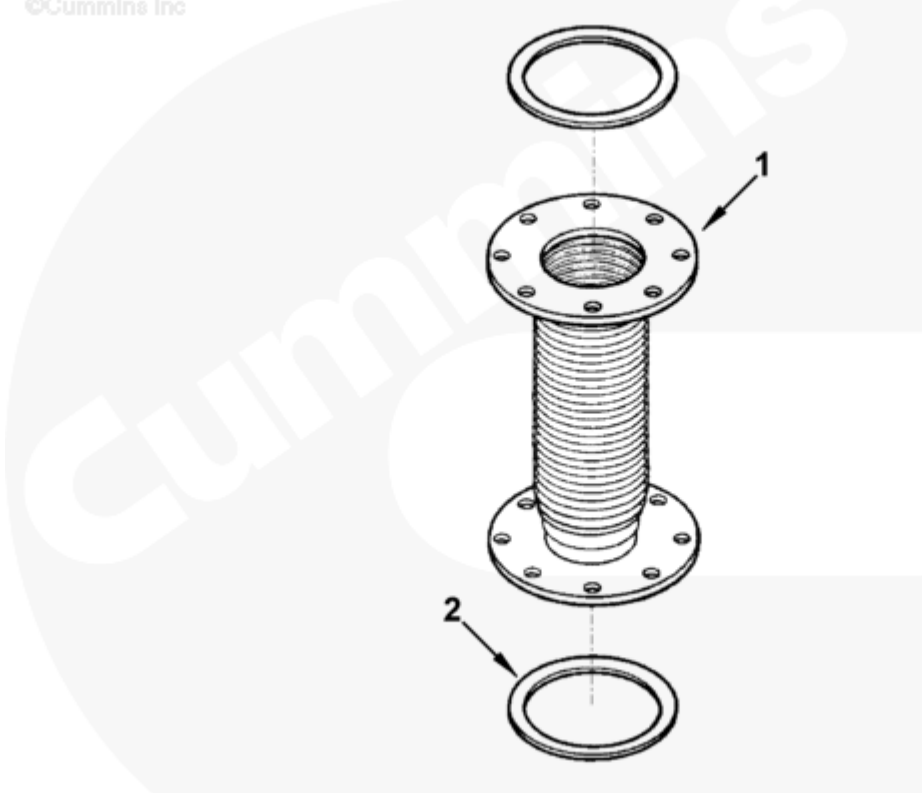

Parts Catalog - Option Detail

Electronic Parts Catalog - Option Detail				
Option	Group	Graphic	Film Card	Date
XS8060	11.01.1	xs400gn	K38	26-MAR-91
Engines	GTA38, K38, KTA38GC CM558, QSK38 CM2150 K106, QSK38 CM2150 MCRS, QSK38 CM850 MCRS			

©Cummins Inc

xs400gn

[SMALL](#) | [MEDIUM](#) | [LARGE](#)

Cart	Ref No	Part Number	Part Description	Required	Remarks
<input type="button" value="View My Cart"/>					
		XS8060	Exhaust Connection		Two 6inch diameter flexible...(More)
					exhaust tubes with steel
					liners, 18inches long, with
					integral 8 bolt flanges to
					ASA 125 pound pipe flange
					standard. Supplied in the
					kit.